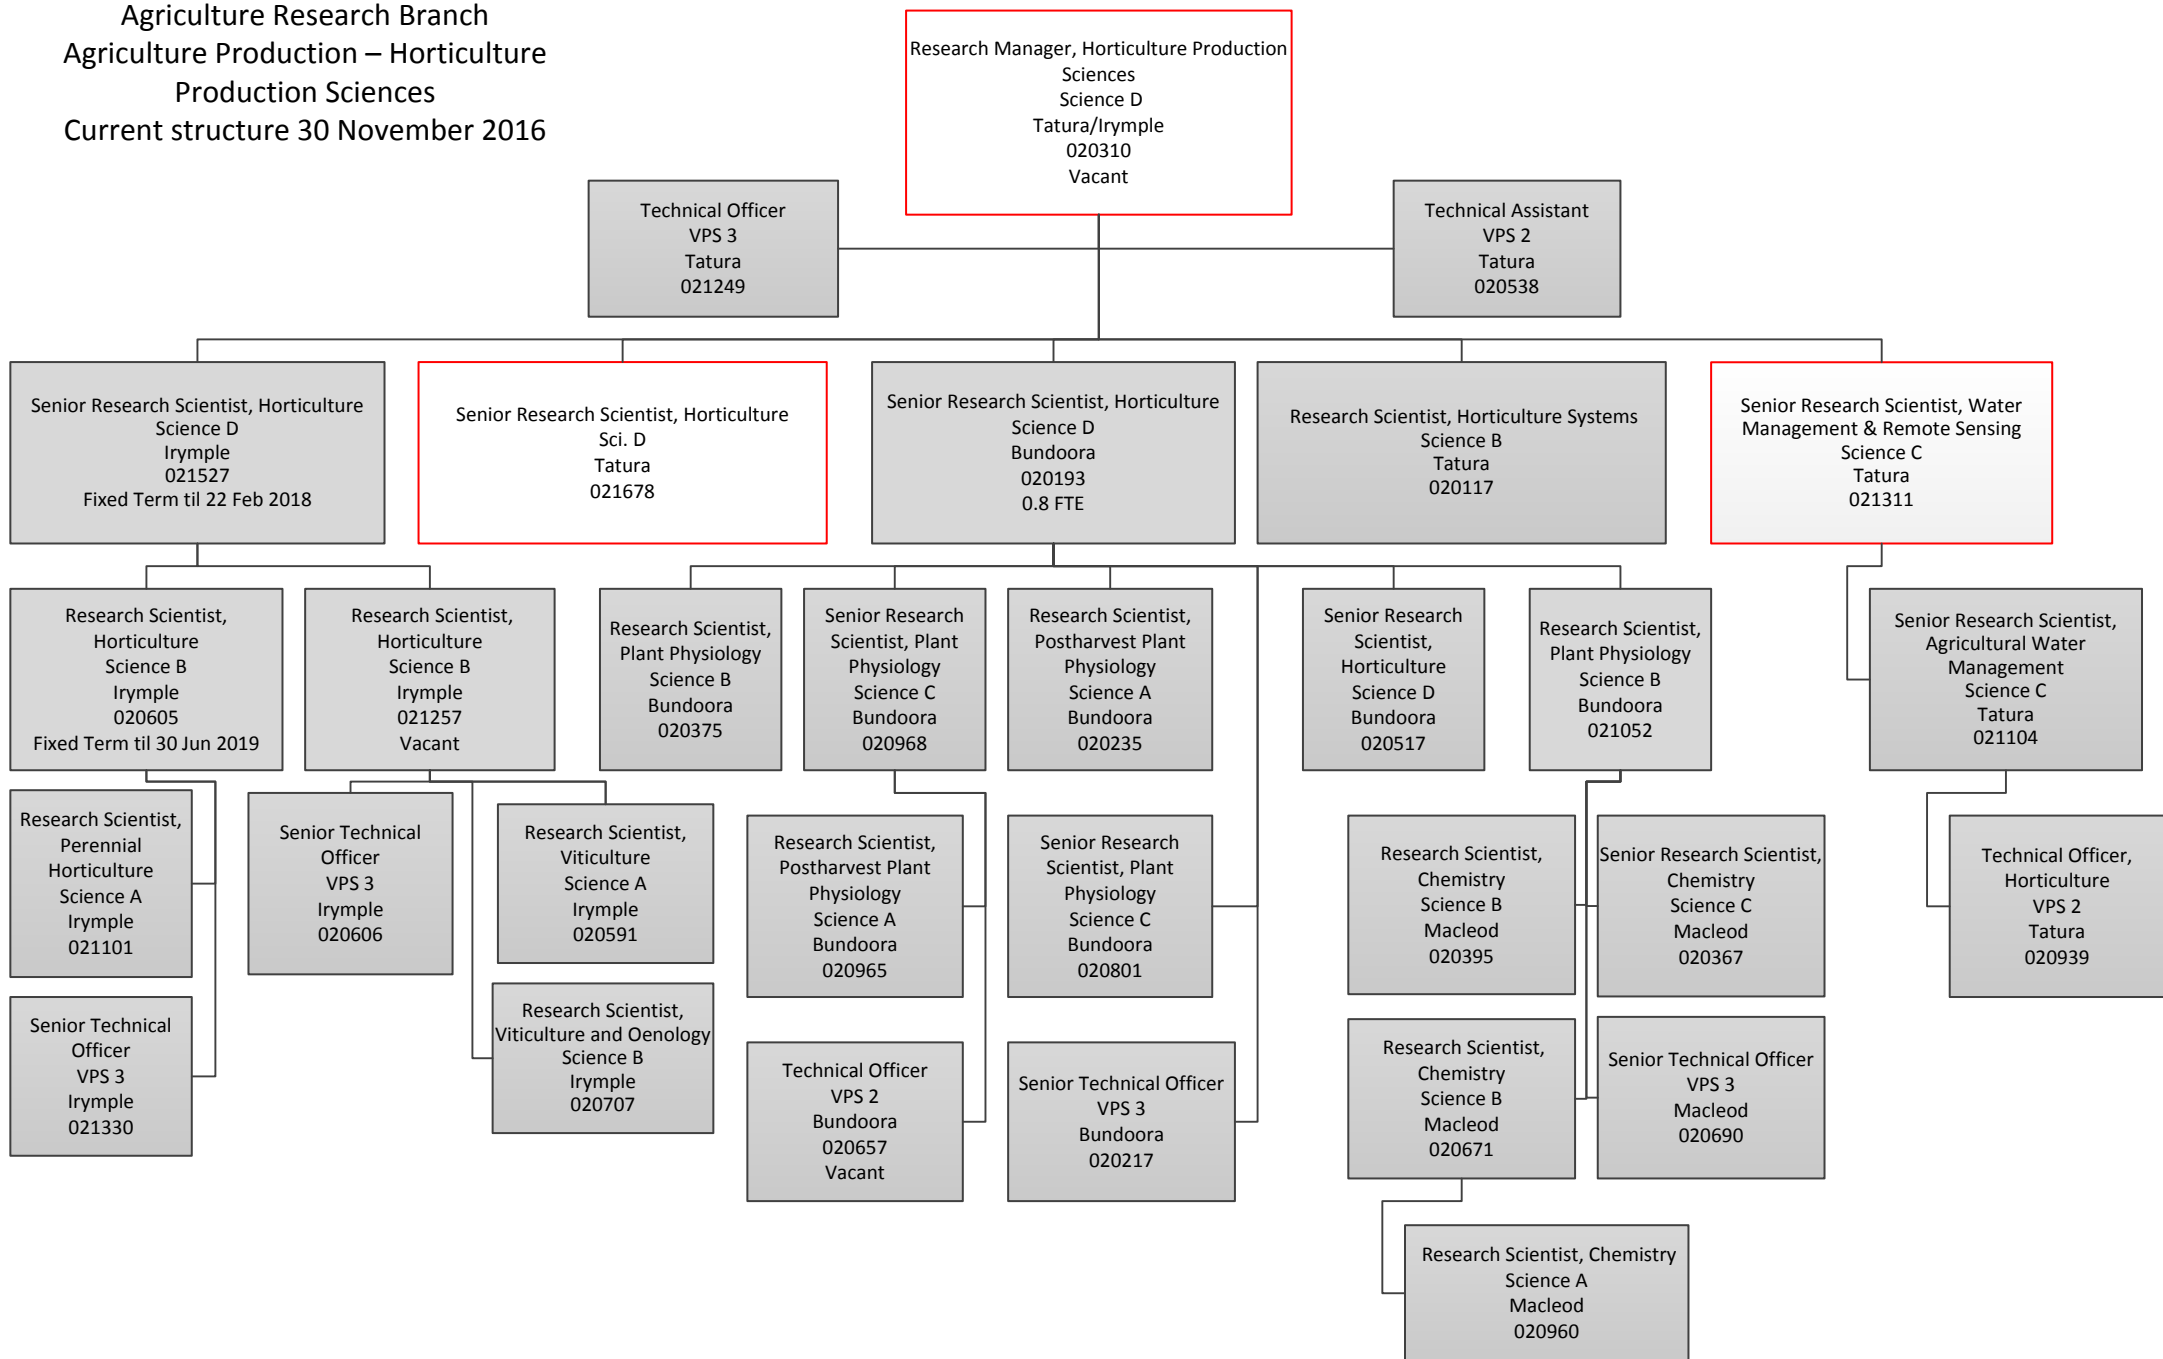

Legend

Note: Positions are ongoing unless specified.

Agriculture Research Branch  
 Agriculture Production – Dairy Production Sciences  
 Current structure 30 November 2016

Legend

Note: Positions are ongoing unless specified.

\* Note: The incumbent is backfilling for Research Scientist, Farming Systems Economics in Lamb Production Sciences within the Agri. Resources Unit.

Current Agriculture Research Branch  
 Agriculture Production – Grains Production  
 Sciences  
 Current structure 30 November 2016

Legend

Note: Positions are ongoing unless specified.

Agriculture Research Branch  
 Agriculture Production – Horticulture  
 Production Sciences  
 Current structure 30 November 2016

Legend

Note: Positions are ongoing unless specified.