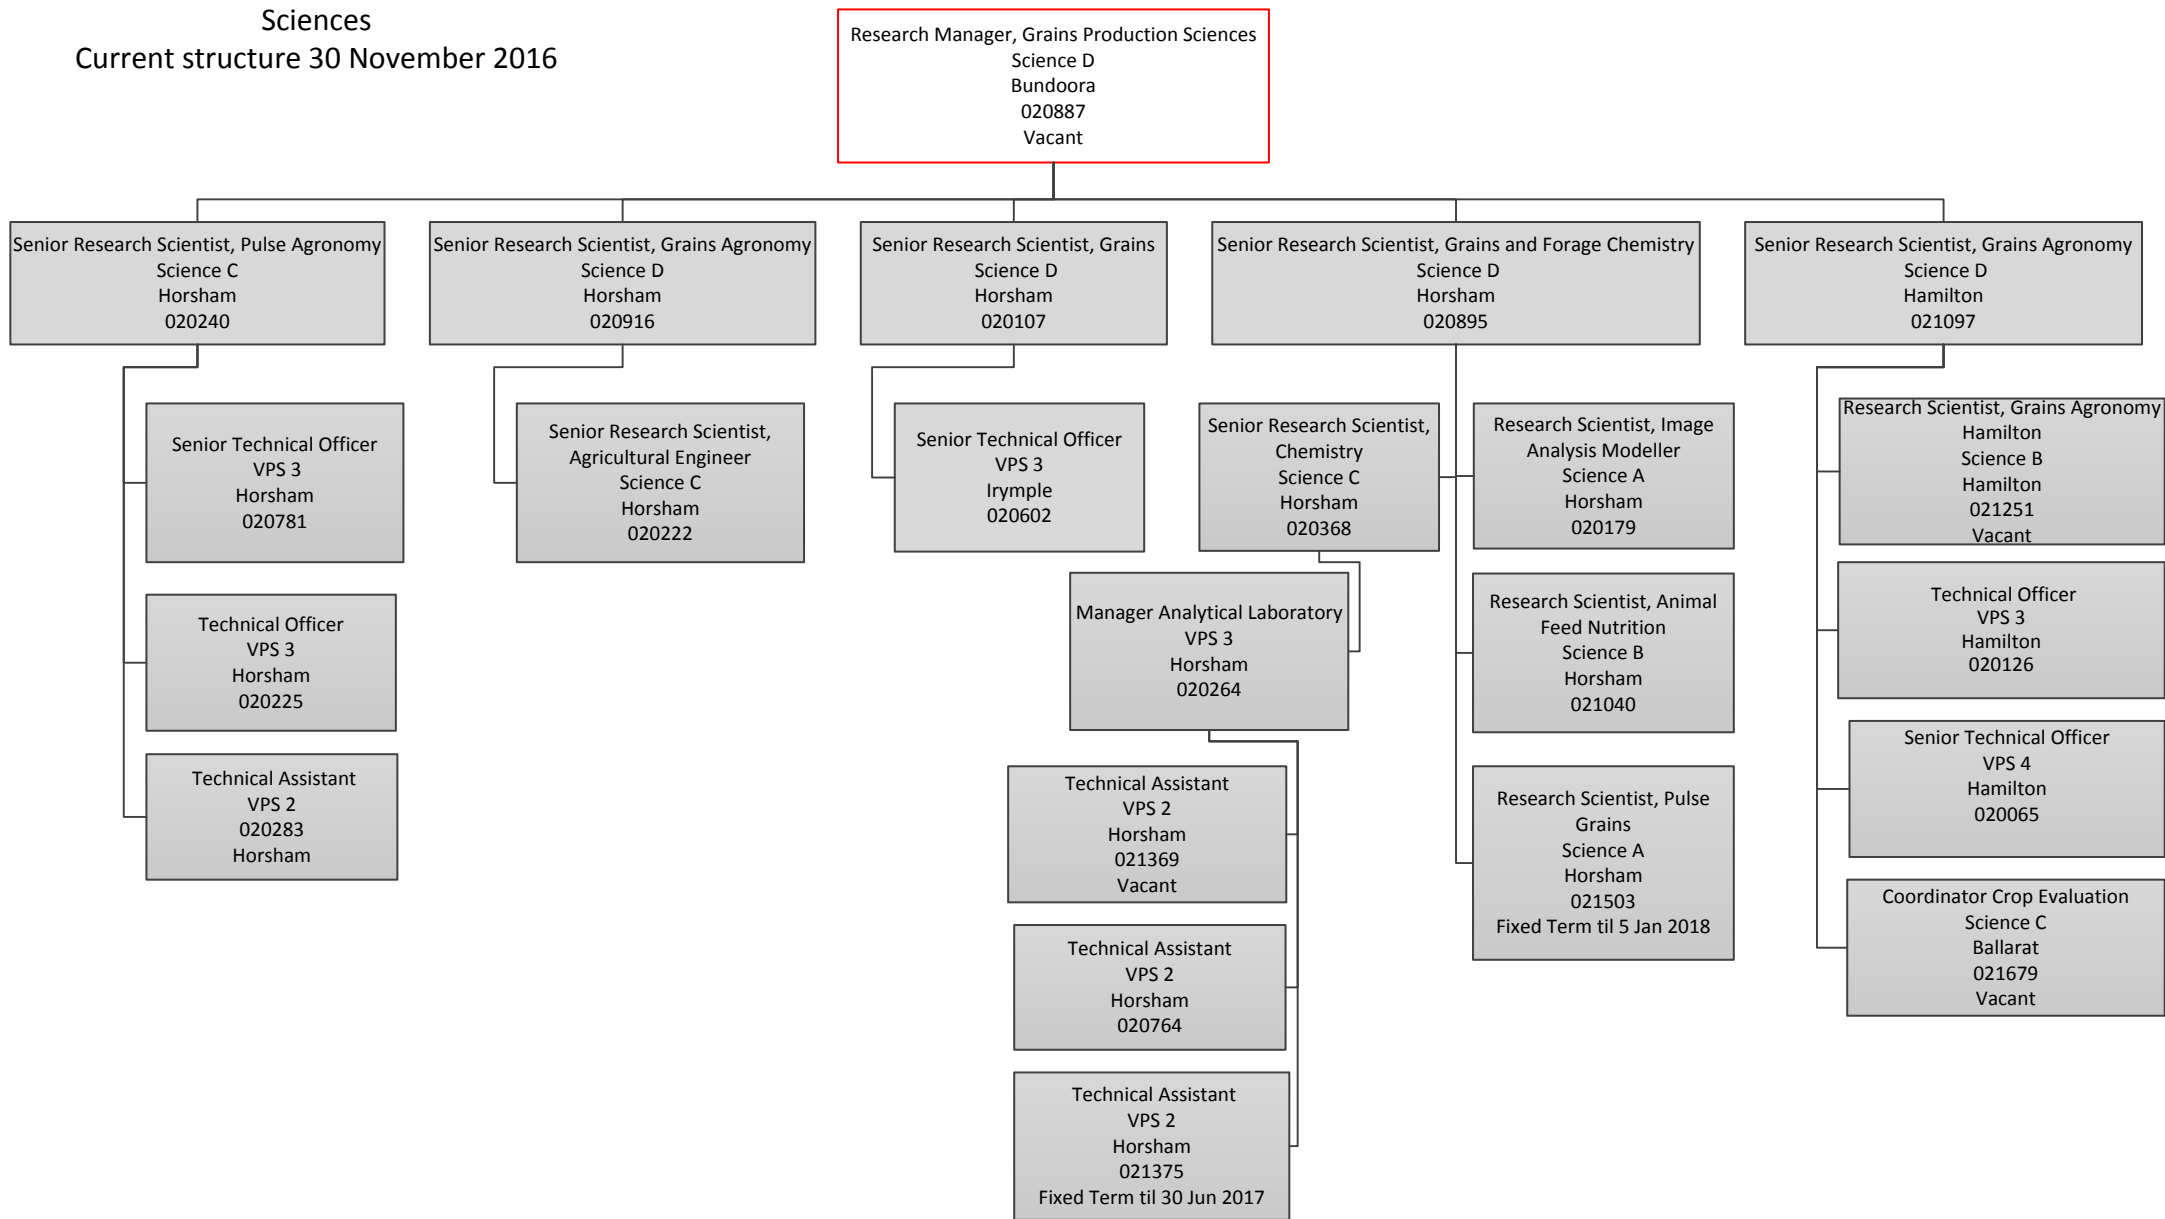

Agriculture Research Branch  
Agriculture Production Management  
Current structure 30 November 2016

Legend

Note: Positions are ongoing unless specified.

Agriculture Research Branch  
Agriculture Production - Biometrics  
Current structure 30 November 2016

Legend

Note: Positions are ongoing unless specified.

Agriculture Research Branch  
 Agriculture Production – Dairy Production Sciences  
 Current structure 30 November 2016

Legend

Note: Positions are ongoing unless specified.

\* Note: The incumbent is backfilling for Research Scientist, Farming Systems Economics in Lamb Production Sciences within the Agri. Resources Unit.

Current Agriculture Research Branch  
 Agriculture Production – Grains Production  
 Sciences  
 Current structure 30 November 2016

Legend

Note: Positions are ongoing unless specified.

Agriculture Research Branch  
 Agriculture Production – Horticulture  
 Production Sciences  
 Current structure 30 November 2016

Legend

Note: Positions are ongoing unless specified.