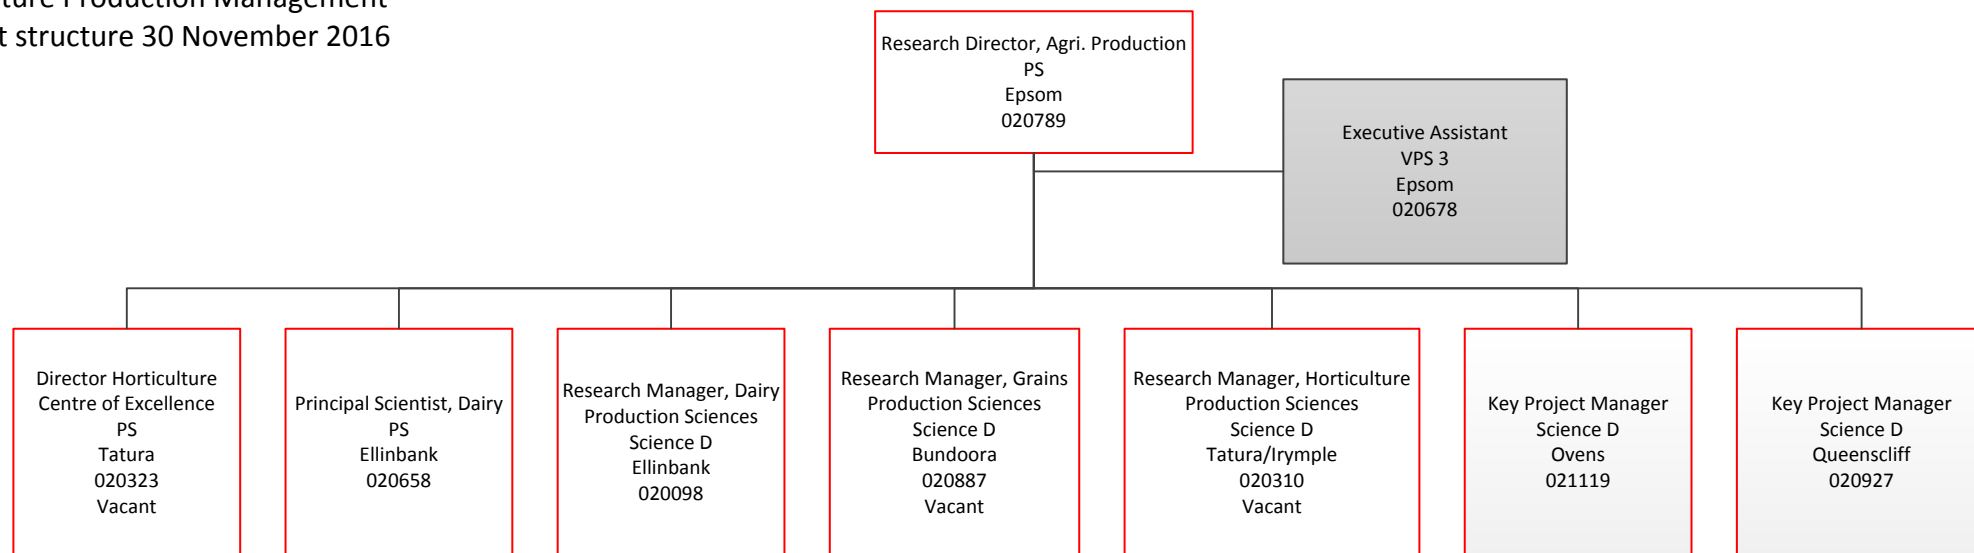

Agriculture Research Branch  
Agriculture Production Management  
Current structure 30 November 2016

Legend

Note: Positions are ongoing unless specified.

Agriculture Research Branch  
Agriculture Production - Biometrics  
Current structure 30 November 2016

\* Note: The incumbent is backfilling for Research Scientist, Farming Systems Economics in Lamb Production Sciences within the Agri. Resources Unit.

Current Agriculture Research Branch  
 Agriculture Production – Grains Production  
 Sciences  
 Current structure 30 November 2016