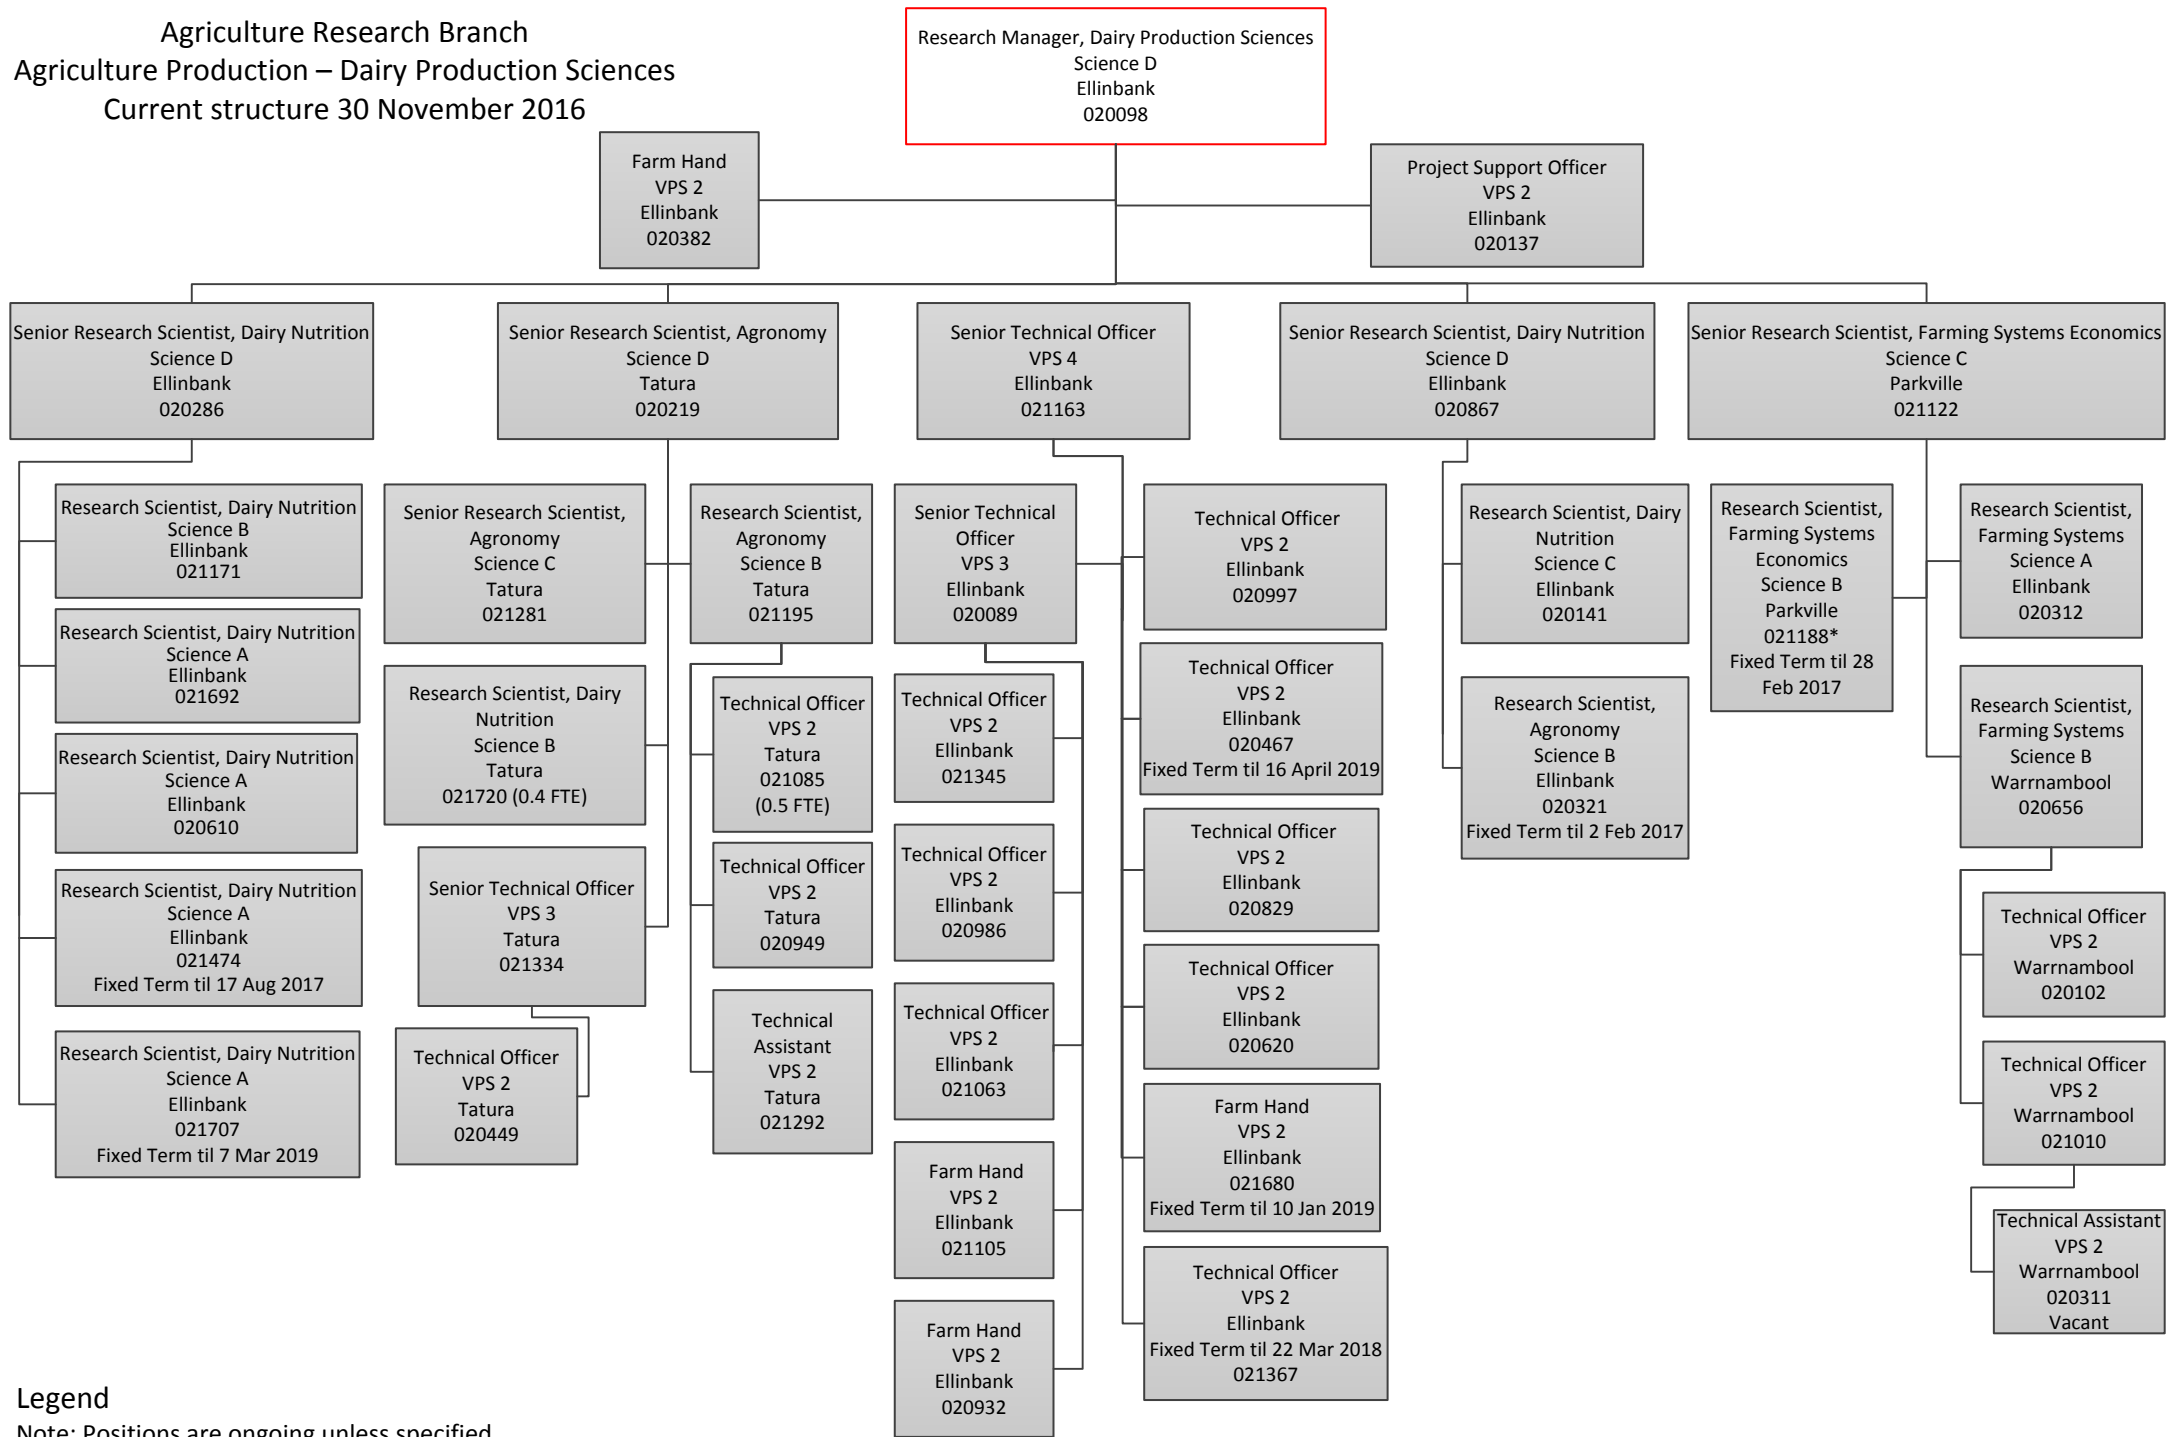

Agriculture Research Branch  
Agriculture Production Management  
Current structure 30 November 2016

Legend

Note: Positions are ongoing unless specified.

Agriculture Research Branch  
Agriculture Production - Biometrics  
Current structure 30 November 2016

Legend

Note: Positions are ongoing unless specified.

Agriculture Research Branch  
 Agriculture Production – Dairy Production Sciences  
 Current structure 30 November 2016

Legend

Note: Positions are ongoing unless specified.

\* Note: The incumbent is backfilling for Research Scientist, Farming Systems Economics in Lamb Production Sciences within the Agri. Resources Unit.

Current Agriculture Research Branch  
 Agriculture Production – Grains Production  
 Sciences  
 Current structure 30 November 2016

Legend

Note: Positions are ongoing unless specified.

Agriculture Research Branch  
 Agriculture Production – Horticulture  
 Production Sciences  
 Current structure 30 November 2016

Legend

Note: Positions are ongoing unless specified.