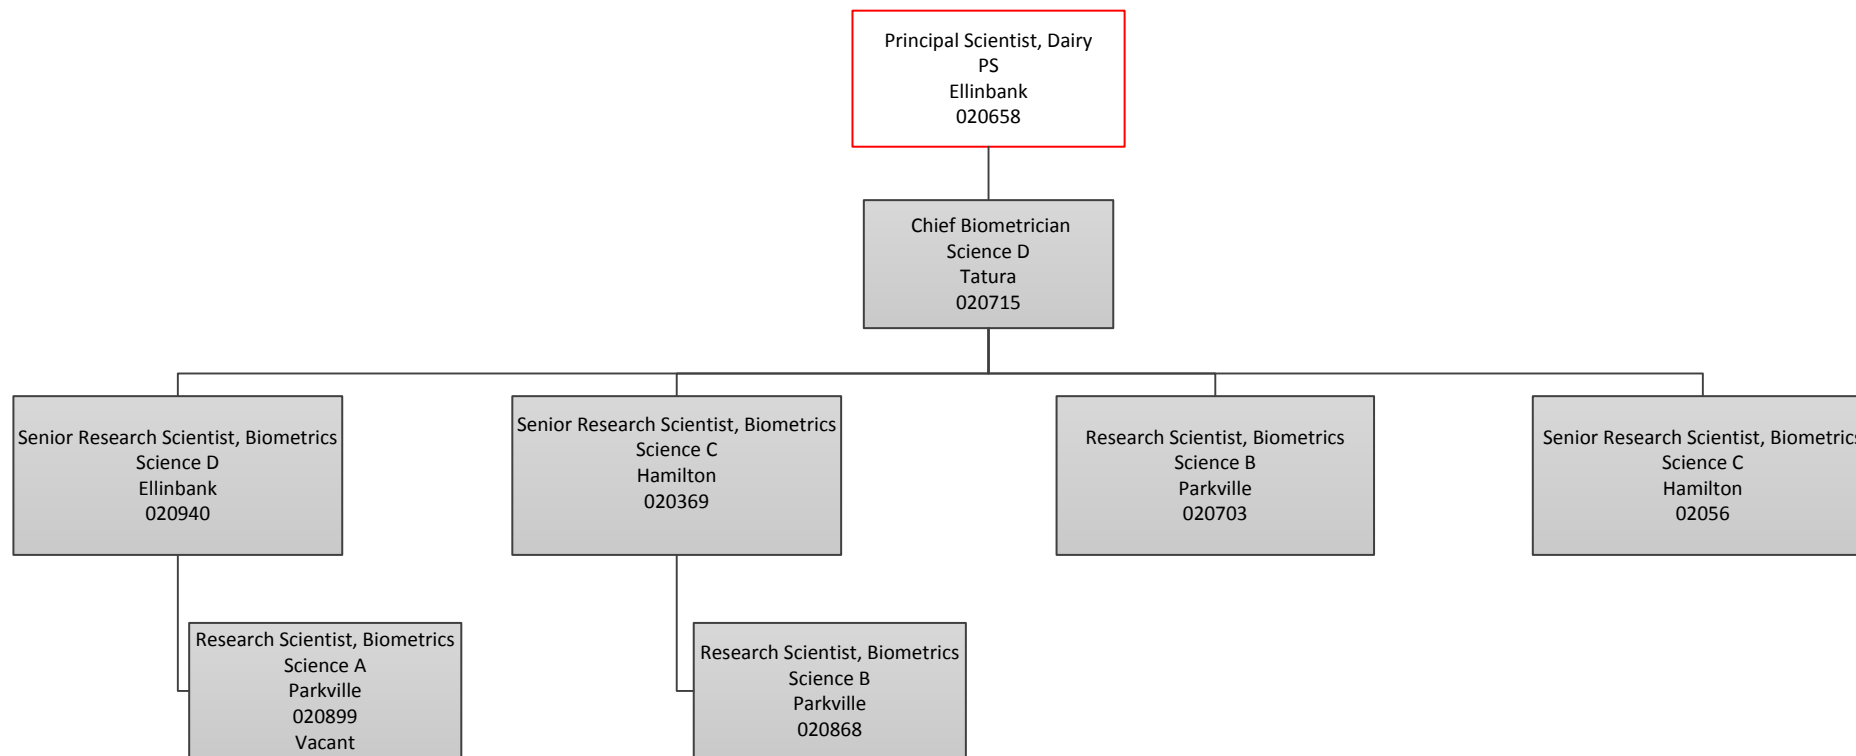

Agriculture Research Branch  
Agriculture Production Management  
Current structure 30 November 2016

Legend

Note: Positions are ongoing unless specified.

Agriculture Research Branch  
Agriculture Production - Biometrics  
Current structure 30 November 2016

Legend

Note: Positions are ongoing unless specified.

Agriculture Research Branch  
 Agriculture Production – Dairy Production Sciences  
 Current structure 30 November 2016

Legend

Note: Positions are ongoing unless specified.

\* Note: The incumbent is backfilling for Research Scientist, Farming Systems Economics in Lamb Production Sciences within the Agri. Resources Unit.

Current Agriculture Research Branch  
 Agriculture Production – Grains Production  
 Sciences  
 Current structure 30 November 2016

Legend

Note: Positions are ongoing unless specified.

Agriculture Research Branch  
 Agriculture Production – Horticulture  
 Production Sciences  
 Current structure 30 November 2016

Legend

Note: Positions are ongoing unless specified.