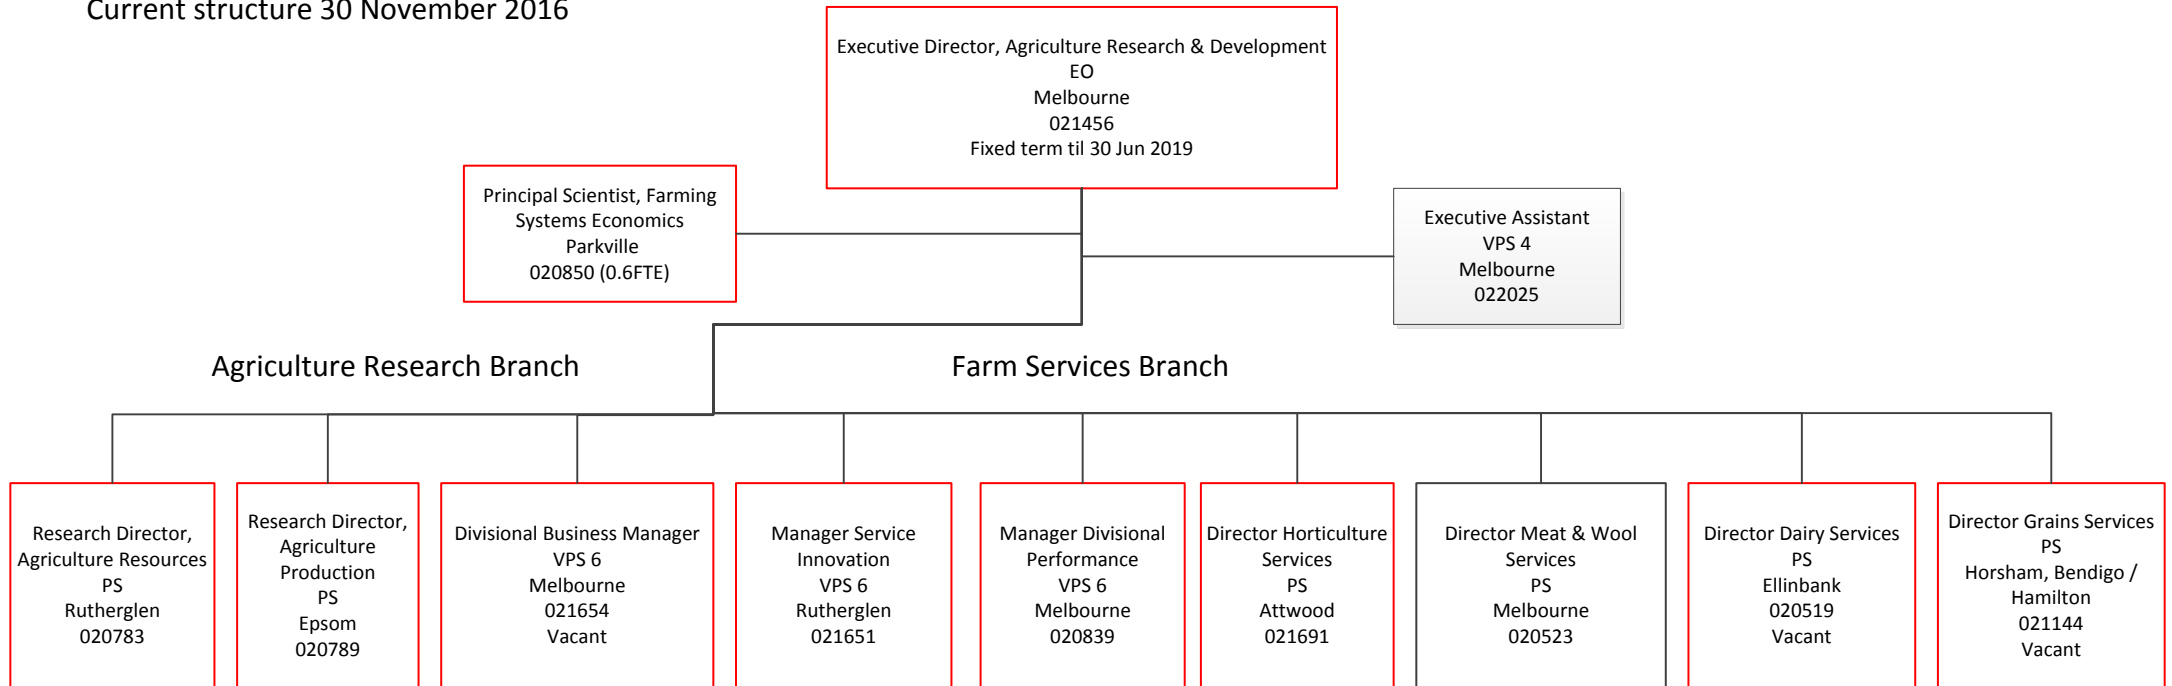

Agriculture Research and Development
Current structure 30 November 2016

Legend

Note: Positions are ongoing unless specified.

Current Agriculture Research Branch -
 Management
 Current structure 30 November 2016

Legend

Note: Positions are ongoing unless specified.