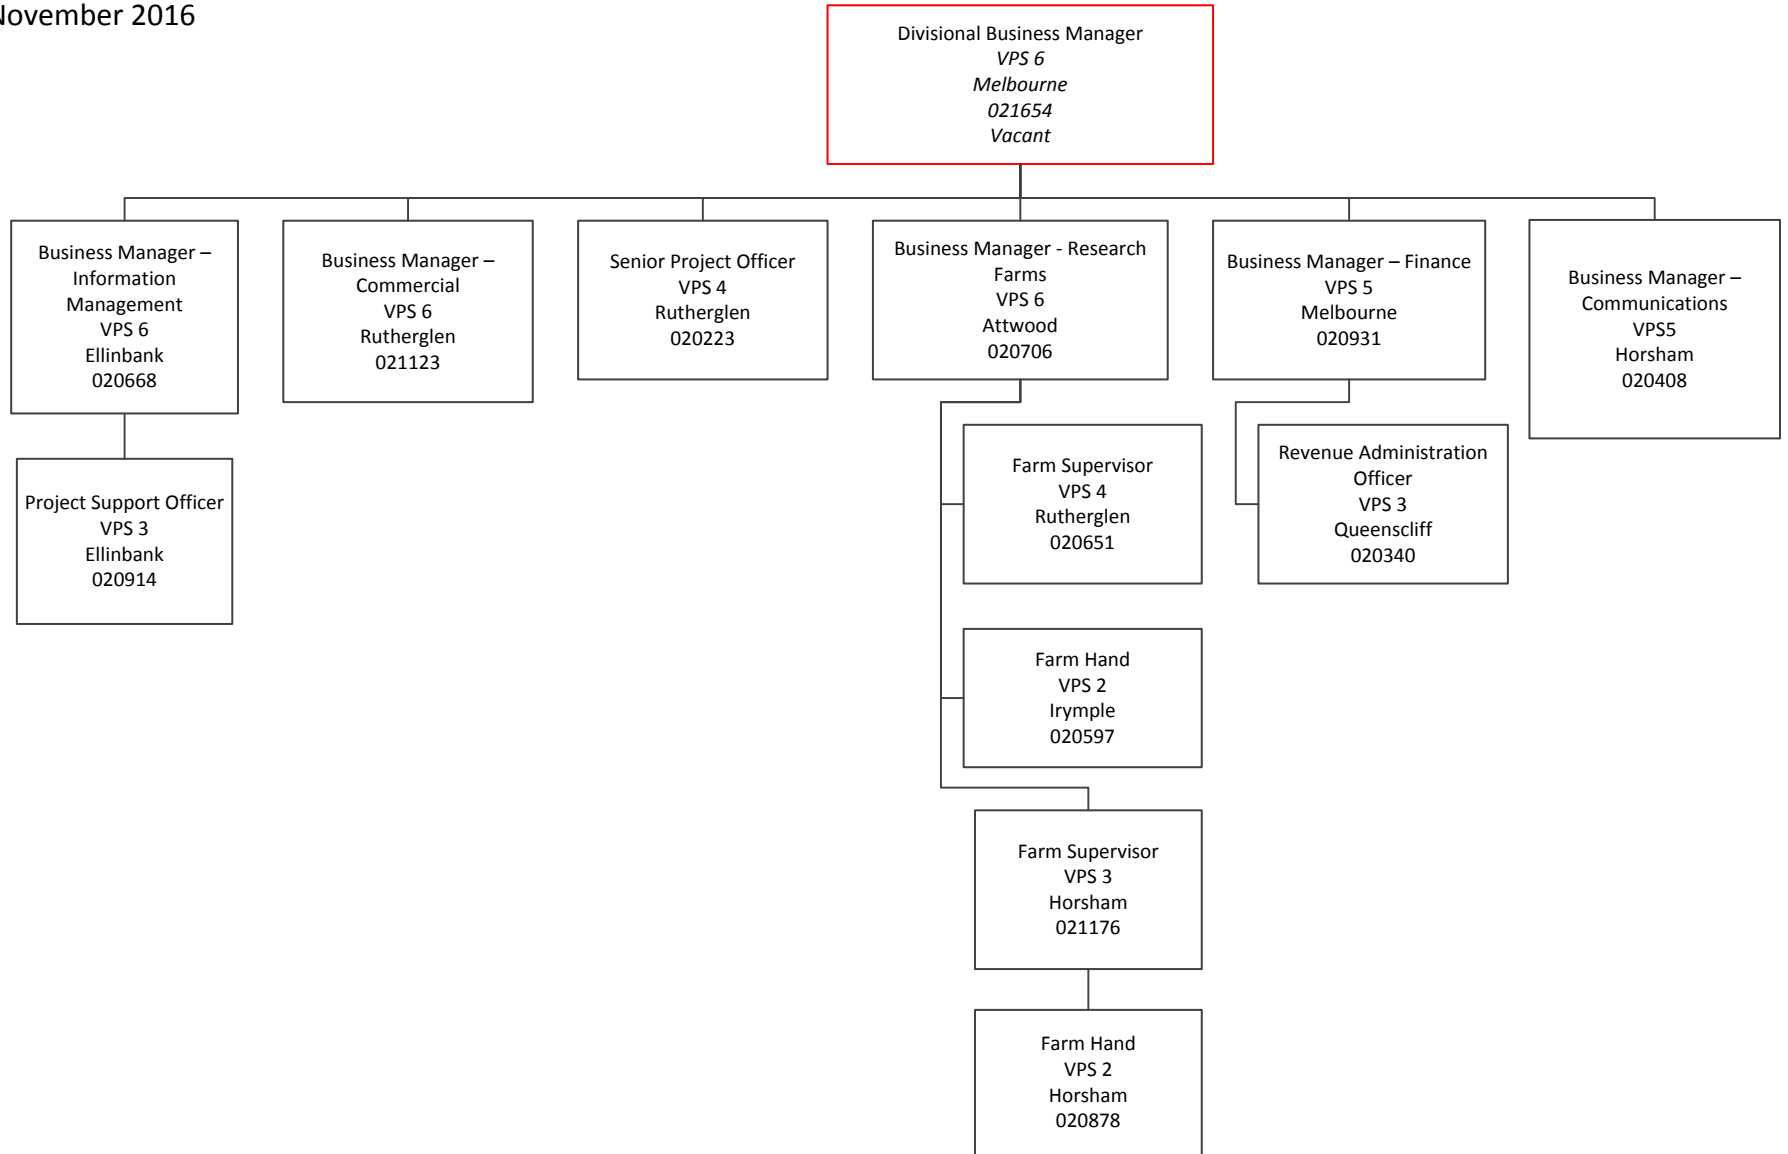

Agriculture Research and Development
Current structure 30 November 2016

Legend

Note: Positions are ongoing unless specified.

Current Agriculture Research Branch -
 Management
 Current structure 30 November 2016

Legend

Note: Positions are ongoing unless specified.